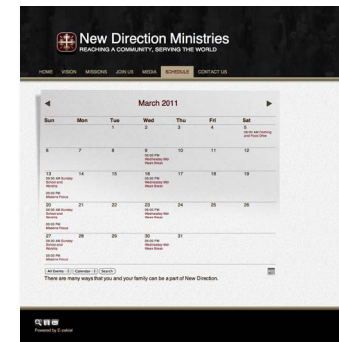

STYLE GUIDE :: Profundo

Welcome Layout

Generally used for the Home page or Welcome page to your organization's website, the Welcome Layout features a large, inviting image area and space for a welcome message. This layout would also be a good choice in other areas of your site to promote special events.

Layout Measurement Widths (in pixels)

		Welcome	Section	Event	Media
Masthead		960	960	960	960
Wide Column		570	520	727	735
Narrow Column		370	160	n/a	n/a
Footer		960	960	960	960

Section Layout

This layout is best used as your default design or for text heavy pages.